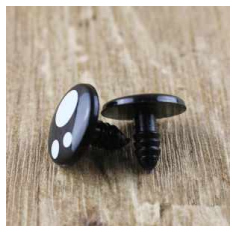

SAFETY EYES BOX SET 100 PIECES

Safety eyes box set with 100 pieces - 50 pairs - of black safety eyes with washers. Sizes included 6mm, 8mm, 9mm, 10mm, 12mm

[Read More](#)

Price: R149.00

Category: [Safety Eyes](#)

TINY BLACK SAFETY EYES FOR FELTING

These tiny black safety eyes for felting are made to use for needle felting projects. Available in three sizes: 3mm, 4mm, and 5mm.

[Read More](#)

Price: R2.00 – R4.00

Category: [Safety Eyes](#)

KAWAII SAFETY EYES 14MM OVALS

Kawaii safety eyes 14mm ovals with washers. Sold in pairs.

[Read More](#)

Price: R8.00

Category: [Safety Eyes](#)

KAWAII SAFETY EYES

Create the cutest little kawaii amigurumi creatures with these cute safety eyes. Perfect for your next amigurumi crochet project!