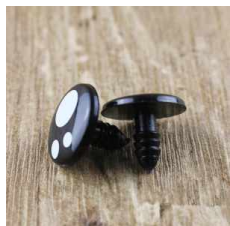

## TINY BLACK SAFETY EYES FOR FELTING

These tiny black safety eyes for felting are made to use for needle felting projects. Available in three sizes: 3mm, 4mm, and 5mm.

[Read More](#)

**Price:** R2.00 – R4.00

**Category:** [Safety Eyes](#)

## KAWAII SAFETY EYES 14MM OVALS

Kawaii safety eyes 14mm ovals with washers. Sold in pairs.

[Read More](#)

**Price:** R8.00

**Category:** [Safety Eyes](#)